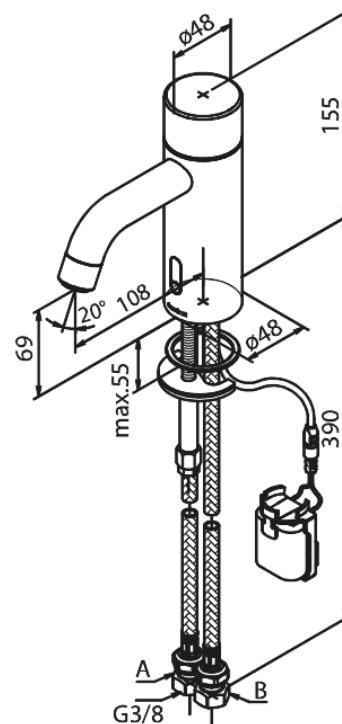

Product features

FM Mattsson Mora Group Denmark
Østbirkvej 2, DK-5240 Odense NØ

+45 88 33 00 34 damixa-international@fmm-mora.com

Mere information på DK-56416218

damixa